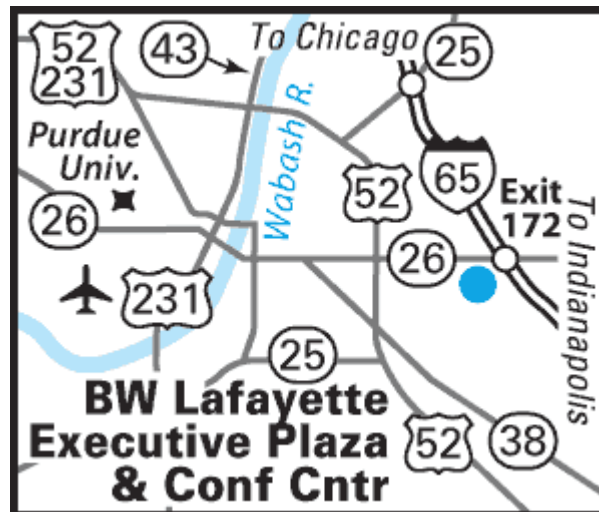

Hotel Information

BEST WESTERN Lafayette Executive Plaza & Conference Center

4343 State Road 26 E,
Lafayette, Indiana, 47905-4818,
United States

Phone: 765/447-0575

Fax: 765/447-0901

General Hotel Information:

- 2.00 mile(s) from Wildcat Creek Winery
- 2.00 mile(s) from Columbian Park Zoo

Directions:

- From the North. Take Interstate 65 South to Exit 172, turn right (west) on State Road 26. Turn left at first light; follow the BEST WESTERN Executive Plaza and Conference Center directional signs.
- From the South. Take Interstate 65 North to Exit 172, turn left (west) on State Road 26. Go under the interstate, turn left at second light; follow the BEST WESTERN Executive Plaza and Conference Center directional signs.
- From: East and West. Travel north on Interstate 65 South to Exit 172, turn left (west) on State Road 26. Go under the interstate, turn left at second light; follow the BEST WESTERN Executive Plaza and Conference Center directional signs.

Transportation:

- 6.00 mile(s) from Amtrak Train Station
- 6.00 mile(s) from Greyhound Bus Terminal
- 7.00 mile(s) from Ace Car Rental (will deliver car to hotel)
- 7.00 mile(s) from Purdue University Airport
- 60.00 mile(s) from Indianapolis International Airport
- 130 mile(s) from Chicago O'Hare International Airport

Corporate Locations:

- 0.50 mile(s) from Caterpillar®, engine factory
- 1.00 mile(s) from Unity Health Care
- 2.00 mile(s) from Wabash National, trailer manufacturing
- 2.00 mile(s) from Tate & Lyle, North
- 2.00 mile(s) from Home Hospital
- 3.00 mile(s) from Arnett Urgent Care
- 3.00 mile(s) from ALCOA, aluminum manufacturing